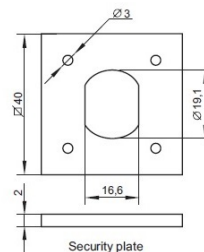

PRODUCT SHEET

Description:

Padlockable Cam Lock #300R, 90DG, $\varnothing 19 \times 32$ mm, CPL, Cam A04, Straight C/E: 40 mm, NO Anti Rotating Plate

Item number:

14.04.589-0

Units	Box	Carton	HS Code	Barcode
Pcs.	15	150	8301300000	
				5704866042239

L: 16mm
20mm
25mm
32mm

Standard fixing hole - metal

Fixing hole - wood

According to Cam model

Security plate

SISO A/S

Mileparken 11
DK-2740 Skovlunde
Denmark
VAT: 24786013

Phone +45 45 830 900