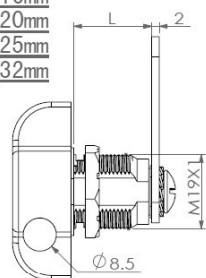

PRODUCT SHEET

Description:

Padlockable Cam Lock #300R, 90DG, $\varnothing 19 \times 32$ mm, CPL, Cam A04, Straight C/E: 40 mm, NO Anti Rotating Plate

Item number:

14.04.589-0

Units	Box	Carton	HS Code	Barcode
Pcs.	15	150	8301300000	
				5704866042239

L: 16mm
20mm
25mm
32mm

Standard fixing hole - metal

Fixing hole - wood

According to Cam model

Security plate

SISO A/S

Mileparken 11
DK-2740 Skovlunde
Denmark
VAT: 24786013

Phone +45 45 830 900