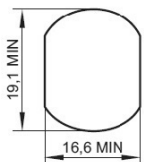

PRODUCT SHEET

Description:

Padlockable Cam Lock #300R, 90DG, $\varnothing 19 \times 32$ mm, CPL, Cam A04, Straight C/E: 40 mm, NO Anti Rotating Plate

Item number:

14.04.589-0

Units	Box	Carton	HS Code	Barcode
Pcs.	15	150	8301300000	
				5704866042239

L: 16mm
20mm
25mm
32mm

Standard fixing hole - metal

Fixing hole - wood

According to Cam model

Security plate

SISO A/S

Mileparken 11
DK-2740 Skovlunde
Denmark
VAT: 24786013

Phone +45 45 830 900