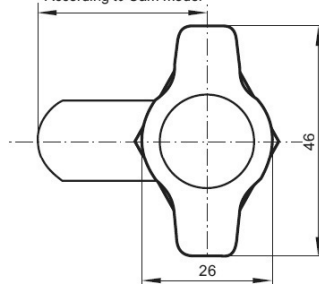

PRODUCT SHEET

Description:

Padlockable Cam Lock #300R, 90DG, $\varnothing 19 \times 32$ mm, CPL, Cam A04, Straight C/E: 40 mm, NO Anti Rotating Plate

Item number:

14.04.589-0

Units	Box	Carton	HS Code	Barcode
Pcs.	15	150	8301300000	
				5704866042239

L: 16mm
20mm
25mm
32mm

Standard fixing hole - metal

Fixing hole - wood

According to Cam model

Security plate

SISO A/S

Mileparken 11
DK-2740 Skovlunde
Denmark
VAT: 24786013

Phone +45 45 830 900