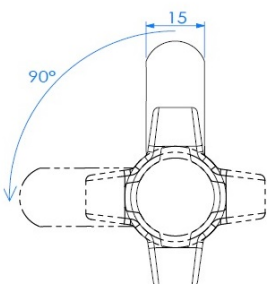

PRODUCT SHEET

Description:

Padlockable Cam Lock #300R, 90DG, $\varnothing 19 \times 32$ mm, CPL, Cam A04, Straight C/E: 40 mm, NO Anti Rotating Plate

Item number:

14.04.589-0

Units	Box	Carton	HS Code	Barcode
Pcs.	15	150	8301300000	
				5704866042239

L: 16mm
20mm
25mm
32mm

Standard fixing hole - metal

Fixing hole - wood

According to Cam model

Security plate

SISO A/S

Mileparken 11
DK-2740 Skovlunde
Denmark
VAT: 24786013

Phone +45 45 830 900